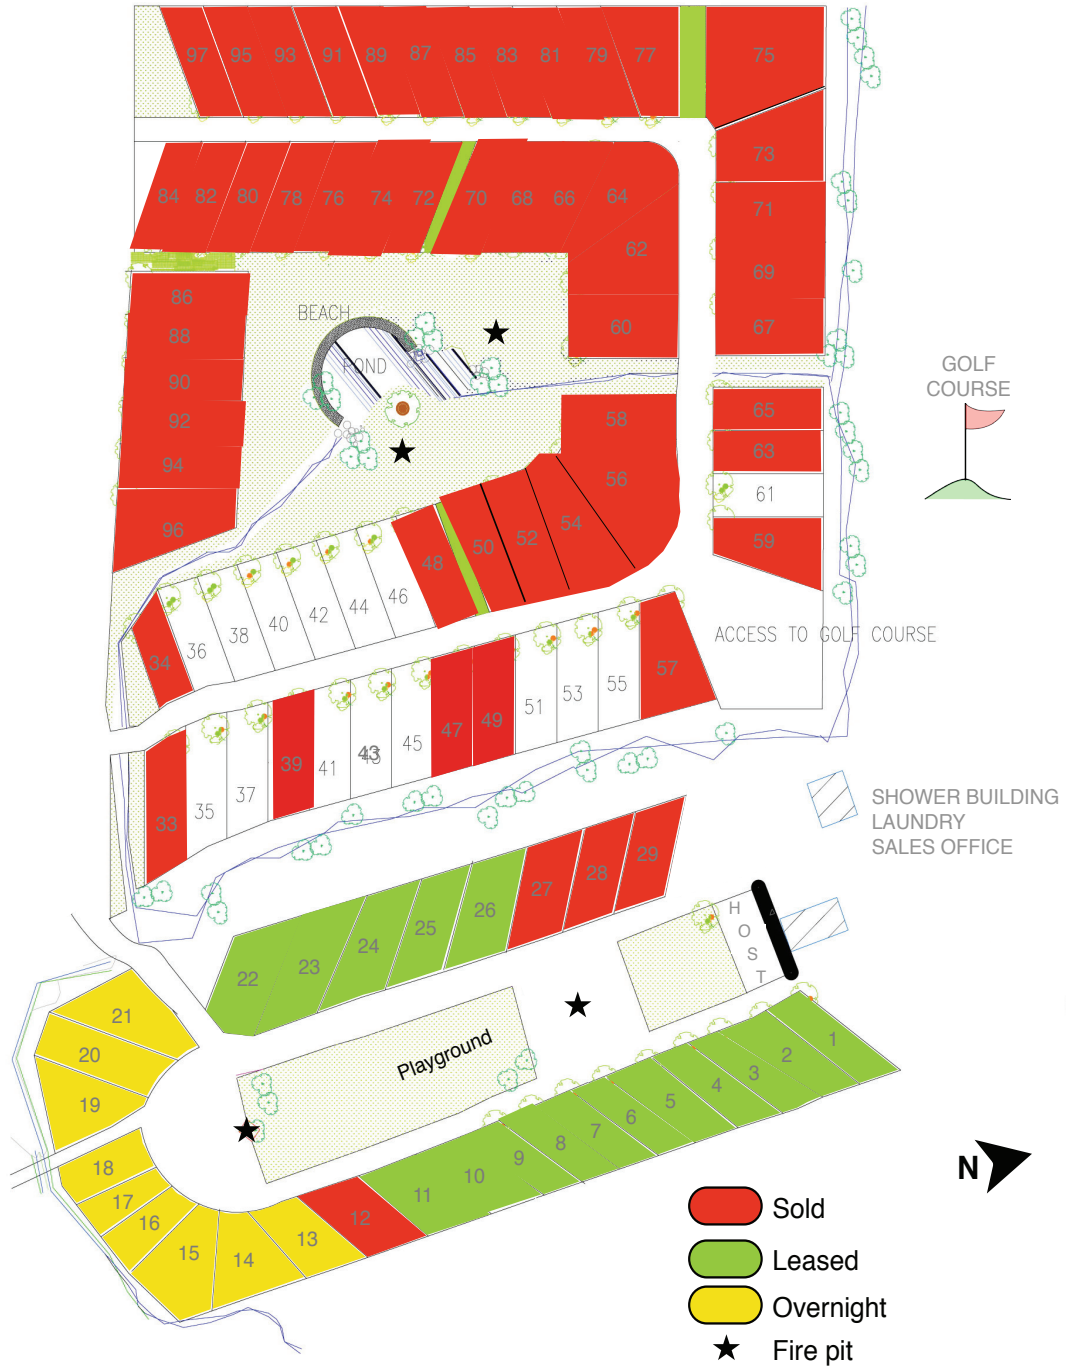

Will-O-Bend

GOLF & RV

↑
Walking trail and
exercise equipment

Pad Size: 12' x 40' Parking Size 24' x 22' Lots Average: 80' x 33'
All lots will have - Water, Power (50 AMP) and Sewer. Note: Cable & Internet available.